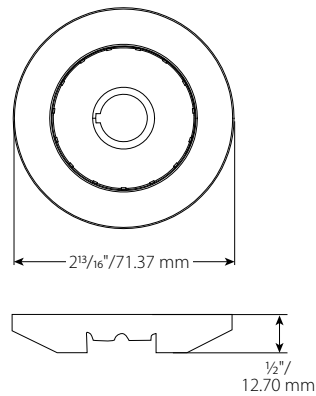

FireLock® Escutcheons

FOR RECESSED OR FLUSH SPRINKLER INSTALLATION

V29 EXTENDED ESCUTCHEON

V29 FLUSH ESCUTCHEON

V27 AND V34 RECESSED ESCUTCHEON
 * NOTE: THIS ESCUTCHEON CAN BE ADJUSTED TO RECESS 1/2" OR 3/4" / 12.70 OR 19.05 MM