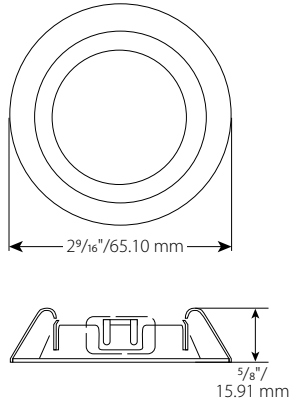

FireLock® Escutcheons

FOR RECESSED OR FLUSH SPRINKLER INSTALLATION

V29 EXTENDED ESCUTCHEON

V29 FLUSH ESCUTCHEON

V27 AND V34 RECESSED ESCUTCHEON
 * NOTE: THIS ESCUTCHEON CAN BE ADJUSTED TO RECESS 1/2" OR 3/4" / 12.70 OR 19.05 MM