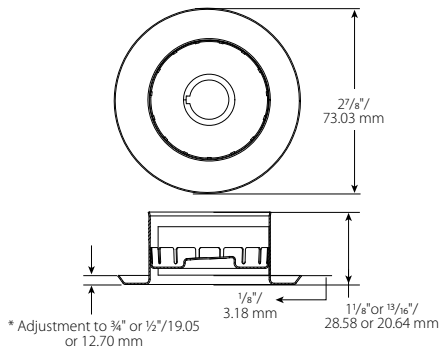

FireLock® Escutcheons

FOR RECESSED OR FLUSH SPRINKLER INSTALLATION

V29 EXTENDED ESCUTCHEON

V29 FLUSH ESCUTCHEON

V27 AND V34 RECESSED ESCUTCHEON
 * NOTE: THIS ESCUTCHEON CAN BE ADJUSTED TO RECESS 1/2" OR 3/4" / 12.70 OR 19.05 MM