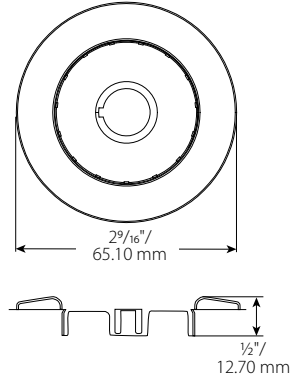

FireLock® Escutcheons

FOR RECESSED OR FLUSH SPRINKLER INSTALLATION

V29 EXTENDED ESCUTCHEON

V29 FLUSH ESCUTCHEON

V27 AND V34 RECESSED ESCUTCHEON
 * NOTE: THIS ESCUTCHEON CAN BE ADJUSTED TO RECESS 1/2" OR 3/4" / 12.70 OR 19.05 MM